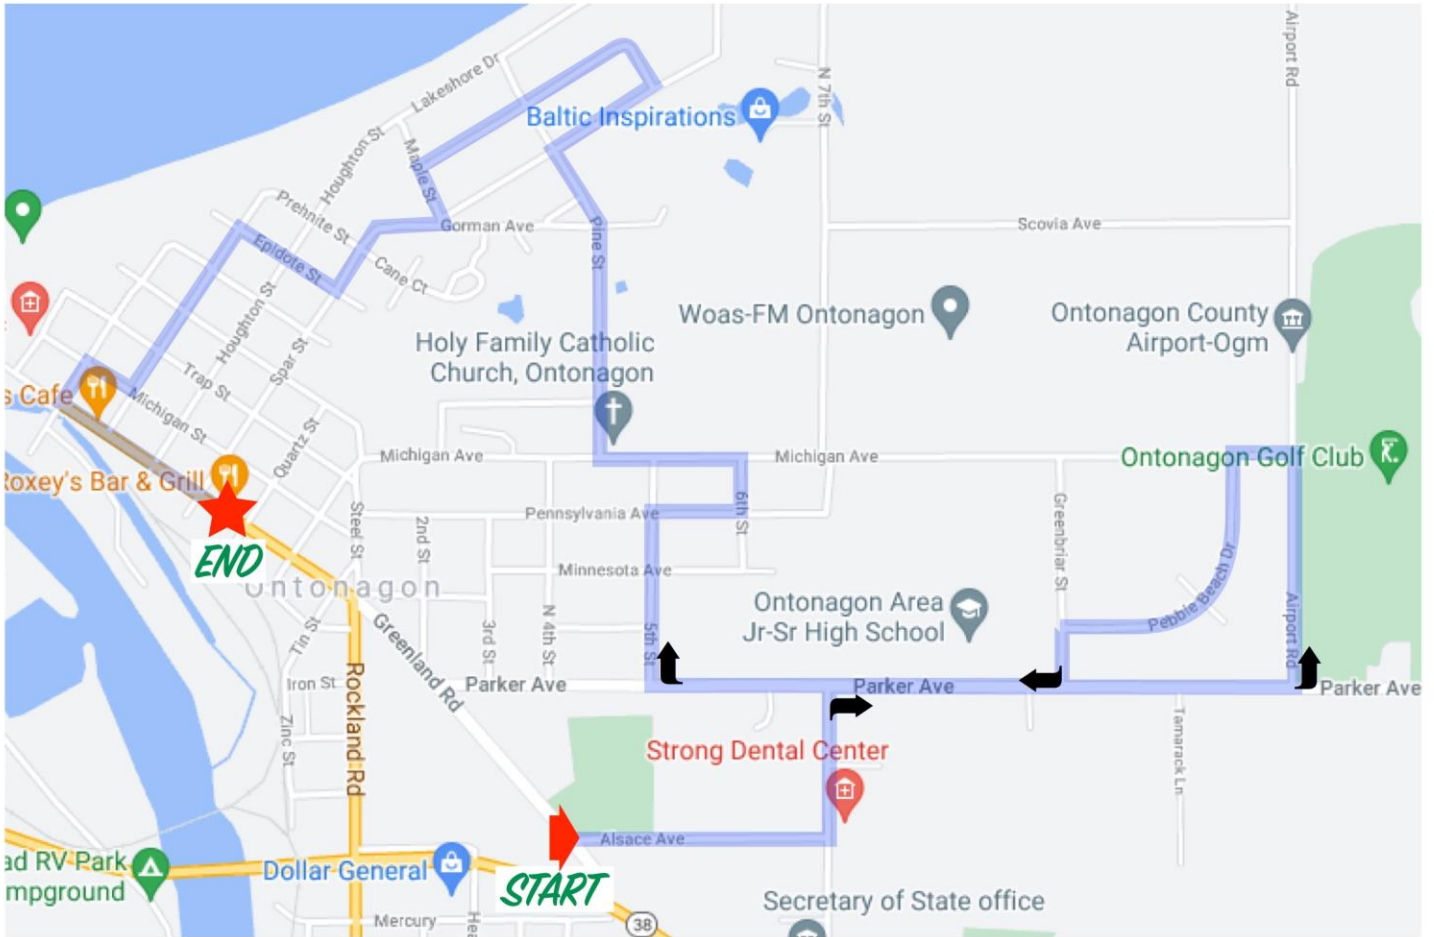

2021

I-SPY DRIVE-BY

2nd Annual Ontonagon Village Christmas Light Hunt

- | | | |
|--------------------------------------------------------|-------------------------------------------------------|----------------------------------------------------|
| <input type="checkbox"/> 1. Snowman with Candy Cane | <input type="checkbox"/> 8. Plastic Lite-Up Snowman | <input type="checkbox"/> 15. Two Penguins on Porch |
| <input type="checkbox"/> 2. Santa and Reindeer on Roof | <input type="checkbox"/> 9. Inflatable Grinch | <input type="checkbox"/> 16. Two Red Trees |
| <input type="checkbox"/> 3. Presents under Candy Canes | <input type="checkbox"/> 10. White Reindeer | <input type="checkbox"/> 17. Two Carolers |
| <input type="checkbox"/> 4. Wooden 2D Nativity | <input type="checkbox"/> 11. Light-up Nativity | <input type="checkbox"/> 18. Two Lit Stars |
| <input type="checkbox"/> 5. Two Puppies | <input type="checkbox"/> 12. Flamingo in Upper Window | <input type="checkbox"/> 19. White Sleigh |
| <input type="checkbox"/> 6. Candles on Porch | <input type="checkbox"/> 13. Snowman on Porch | <input type="checkbox"/> 20. Baby Yoda |
| <input type="checkbox"/> 7. Two Flashing Wreaths | <input type="checkbox"/> 14. Red Wreath | |

When you finish, snap a celebratory selfie in the 'I-Spy' Photo Booth located in the RICC park. Share it to the 'I-Spy Drive-By' Ontonagon Facebook page!

(Google maps for the route also available on the facebook page!)